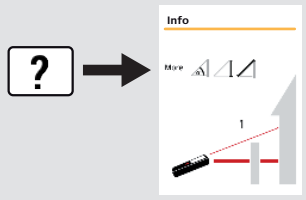

FUNC Functions **FUNC**

	Single distance measurement
	Area
	Volume
	Room angle
	Smart Horizontal Mode
	Level
	Pythagoras
	Stake out
	Timer
	Height tracking
	Memory
	Point to point measurement*
	Point to point measurement levelled*
	Smart area measurement*

*Activated when connected to DST 360

FUNC Settings

	Tilt units
	Distance units
	Turning screen
	Beep
	Bluetooth®
	Bluetooth® settings
	Illumination
	Favourites
	Keypad lock
	Tilt calibration
	Information / Serial number
	Offset
	Calibration of DST 360*
	Reset

FUNC or

Details

Zoom