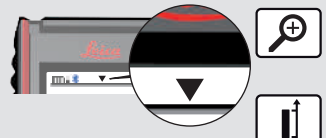

FUNC or

Details