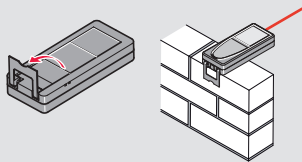

Quick Start

Leica DISTO™ X4

→ ON

→ OFF

2 sec

Unlock keypad

Within 2 sec.

- when it has to be right

FUNC Functions **FUNC**

	Single distance measurement
	Area
	Volume
	Room angle
	Smart Horizontal Mode
	Level
	Pythagoras
	Stake out
	Timer
	Height tracking
	Memory
	Point to point measurement*
	Point to point measurement levelled*
	Smart area measurement*