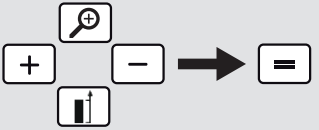

FUNC Functions **FUNC**

	Single distance measurement
	Area
	Volume
	Room angle
	Smart Horizontal Mode
	Level
	Pythagoras
	Stake out
	Timer
	Height tracking
	Memory
	Point to point measurement*
	Point to point measurement levelled*
	Smart area measurement*