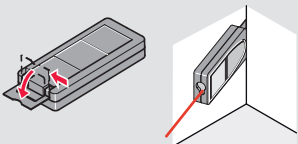

Quick Start

Leica DISTO™ X4

→ ON

→ OFF

2 sec

Unlock keypad

Within 2 sec.

- when it has to be right

FUNC Functions **FUNC**

	Single distance measurement
	Area
	Volume
	Room angle
	Smart Horizontal Mode
	Level
	Pythagoras
	Stake out
	Timer
	Height tracking
	Memory
	Point to point measurement*
	Point to point measurement levelled*
	Smart area measurement*