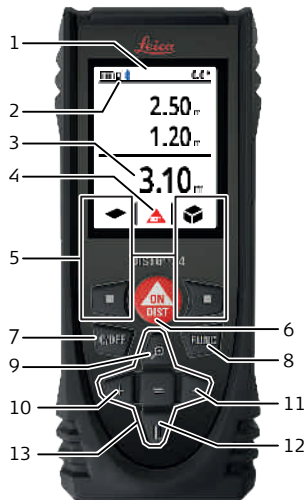

SAP no. 855368

2 sec

- 1 Status bar/level
- 2 Reference
- 3 Main line (result)
- 4 Active function
- 5 Selection keys linked to the symbol above
- 6 ON/DIST
- 7 Clear/OFF
- 8 Function screen
- 9 Zoom
- 10 Add
- 11 Subtract
- 12 Reference
- 13 Navigation

Quick Start

Leica DISTO™ X4

→ ON

→ OFF

2 sec

Unlock keypad

Within 2 sec.

- when it has to be right

FUNC Functions **FUNC**

	Single distance measurement
	Area
	Volume
	Room angle
	Smart Horizontal Mode
	Level
	Pythagoras
	Stake out
	Timer
	Height tracking
	Memory
	Point to point measurement*
	Point to point measurement levelled*
	Smart area measurement*

*Activated when connected to DST 360

FUNC Settings

	Tilt units
	Distance units
	Turning screen
	Beep
	Bluetooth®
	Bluetooth® settings
	Illumination
	Favourites
	Keypad lock
	Tilt calibration
	Information / Serial number
	Offset
	Calibration of DST 360*
	Reset